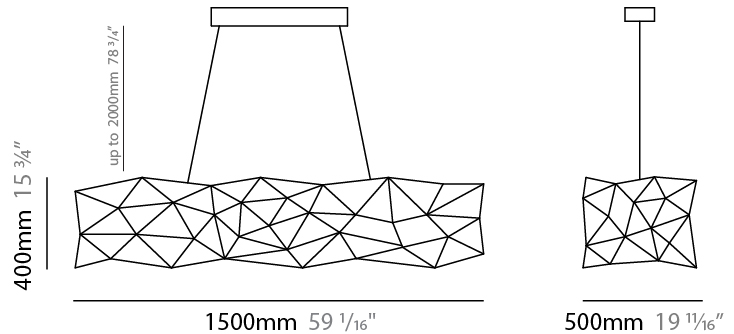

PROJECT	
TYPE	
SPECIFIER	
QUANTITY	
DATE	

COSMOS ABSTRACT SUSPENSION

D101943-

base number	LED	Color	Finish
	Dimming	Temperature	Options

1. To build a product code in our configurator select the specify button on the base model # product page
2. To build a manual product code on this datasheet choose from the options listed below in blue font and add the suffix to the base model #

GENERAL

Series: Cosmos Abstract
Partner: Quasar
Division: Design
Installation: Suspension
Product Type: Chandelier
Mounting Location: Ceiling

PHYSICAL

Shape: Abstract
Length (mm): 1500
Length (in): 59 1/16
Width (mm): 500
Width (in): 19 11/16
Height (mm): 400
Height (in): 15 3/4
Max. Overall Height (mm): 2400
Max. Overall Height (in): 94 1/2
Weight (kg): 4.5
Weight (lbs): 9.92
Fixture Finish: NIC / BRA / BBR
Fixture Material: Metal
Upon Request: Custom Sizes

ELECTRICAL

Lamp Type: LED
Input Wattage (W): 33
Dimming: Non-Dimming / Phase Dimming (120vac Only)
Driver Included: Yes
Driver Location: Integrated
Driver Type: Constant Voltage - Universal
Driver Class: Class 2
Input Voltage (V): 120 - 277
Output Voltage (V): 12
Upon Request: Integral: 0-10Vdc dimming

LED

Number of LEDs: 55
Color Temperature (°K): 2400 / 2800
Max. Delivered Lumen (lm): 1650 (2800K)
CRI: >90 CRI
Lamp Life (hrs): 50000

OPTICAL

RATINGS AND CERTIFICATIONS

Certified By: Certified for North American Standards
IP rating: IP20