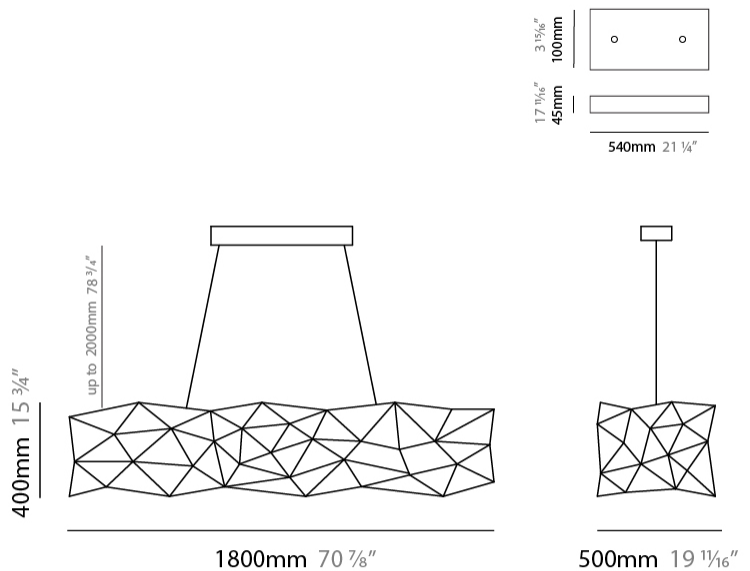

COSMOS ABSTRACT SUSPENSION

D101739-

base number   LED Dimming   Color Temperature   Finish Options

1. To build a product code in our configurator select the specify button on the base model # product page
2. To build a manual product code on this datasheet choose from the options listed below in blue font and add the suffix to the base model #

GENERAL

Series: Cosmos Abstract
Partner: Quasar
Division: Design
Installation: Suspension
Product Type: Chandelier
Mounting Location: Ceiling

PHYSICAL

Shape: Abstract
Length (mm): 1800
Length (in): 70 ⁷/₈
Width (mm): 500
Width (in): 19 ¹¹/₁₆
Height (mm): 400
Height (in): 15 ³/₄
Max. Overall Height (mm): 2400
Max. Overall Height (in): 94 ¹/₂
Weight (kg): 4.5
Weight (lbs): 9.92
Fixture Finish: [NIC / BRA / BBR](#)
Fixture Material: Metal
Cable Details: 2000mm Cable
Upon Request: Custom Sizes

ELECTRICAL

Lamp Type: LED
Input Wattage (W): 36
Dimming: [Non-Dimming / Phase Dimming (120vac Only)](#)
Driver Included: Yes
Driver Location: Integrated
Driver Type: Constant Voltage - Universal
Driver Class: Class 2
Input Voltage (V): 120 - 277
Output Voltage (V): 12
Upon Request: Integral: 0-10Vdc dimming

LED

Number of LEDs: 60
Color Temperature (°K): [2400 / 2800](#)
Max. Delivered Lumen (lm): 1800 (2800K)
CRI: >90 CRI
Lamp Life (hrs): 50000

OPTICAL

RATINGS AND CERTIFICATIONS

Certified By: Certified for North American Standards
IP rating: IP20