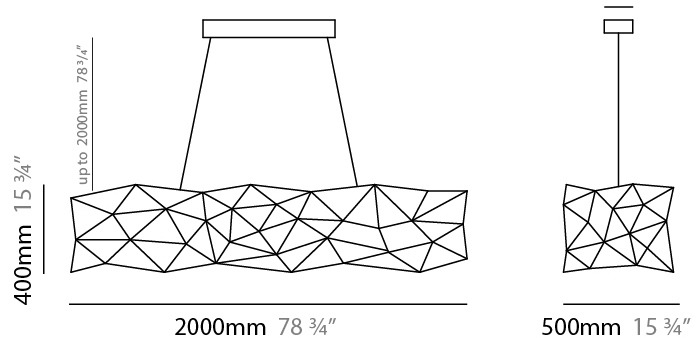

COSMOS ABSTRACT SUSPENSION

D101740-

base number	LED	Color	Finish
	Dimming	Temperature	Options

1. To build a product code in our configurator select the specify button on the base model # product page
2. To build a manual product code on this datasheet choose from the options listed below in blue font and add the suffix to the base model #

GENERAL

Series: Cosmos Abstract
Partner: Quasar
Division: Design
Installation: Suspension
Product Type: Chandelier
Mounting Location: Ceiling

PHYSICAL

Shape: Abstract
Length (mm): 2000
Length (in): 78 3/4
Width (mm): 500
Width (in): 19 11/16
Height (mm): 400
Height (in): 15 3/4
Max. Overall Height (mm): 2400
Max. Overall Height (in): 94 1/2
Weight (kg): 4.5
Weight (lbs): 9.92
Fixture Finish: NIC / BRA / BBR
Fixture Material: Metal
Cable Details: 2000mm Cable
Upon Request: Custom Sizes

ELECTRICAL

Lamp Type: LED
Input Wattage (W): 42
Dimming: Non-Dimming / Phase Dimming (120vac Only)
Driver Included: Yes
Driver Location: Integrated
Driver Type: Constant Voltage - Universal
Driver Class: Class 2
Input Voltage (V): 120 - 277
Output Voltage (V): 12
Upon Request: Integral: 0-10Vdc dimming

LED

Number of LEDs: 70
Color Temperature (°K): 2400 / 2800
Max. Delivered Lumen (lm): 2100 (2800K)
CRI: >90 CRI
Lamp Life (hrs): 50000

OPTICAL

RATINGS AND CERTIFICATIONS

Certified By: Certified for North American Standards
IP rating: IP20