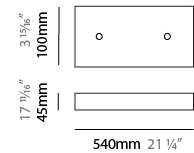

PROJECT	
TYPE	
SPECIFIER	
QUANTITY	
DATE	

COSMOS ABSTRACT SUSPENSION

D101943-

base number	LED	Color	Finish
	Dimming	Temperature	Options

1. To build a product code in our configurator select the specify button on the base model # product page
2. To build a manual product code on this datasheet choose from the options listed below in blue font and add the suffix to the base model #

GENERAL

Series: Cosmos Abstract
Partner: Quasar
Division: Design
Installation: Suspension
Product Type: Chandelier
Mounting Location: Ceiling

PHYSICAL

Shape: Abstract
Length (mm): 1500
Length (in): 59 1/16
Width (mm): 500
Width (in): 19 11/16
Height (mm): 400
Height (in): 15 3/4
Max. Overall Height (mm): 2400
Max. Overall Height (in): 94 1/2
Weight (kg): 4.5
Weight (lbs): 9.92
Fixture Finish: NIC / BRA / BBR
Fixture Material: Metal
Upon Request: Custom Sizes

ELECTRICAL

Lamp Type: LED
Input Wattage (W): 33
Dimming: Non-Dimming / Phase Dimming (120vac Only)
Driver Included: Yes
Driver Location: Integrated
Driver Type: Constant Voltage - Universal
Driver Class: Class 2
Input Voltage (V): 120 - 277
Output Voltage (V): 12
Upon Request: Integral: 0-10Vdc dimming

LED

Number of LEDs: 55
Color Temperature (°K): 2400 / 2800
Max. Delivered Lumen (lm): 1650 (2800K)
CRI: >90 CRI
Lamp Life (hrs): 50000

OPTICAL

RATINGS AND CERTIFICATIONS

Certified By: Certified for North American Standards
IP rating: IP20