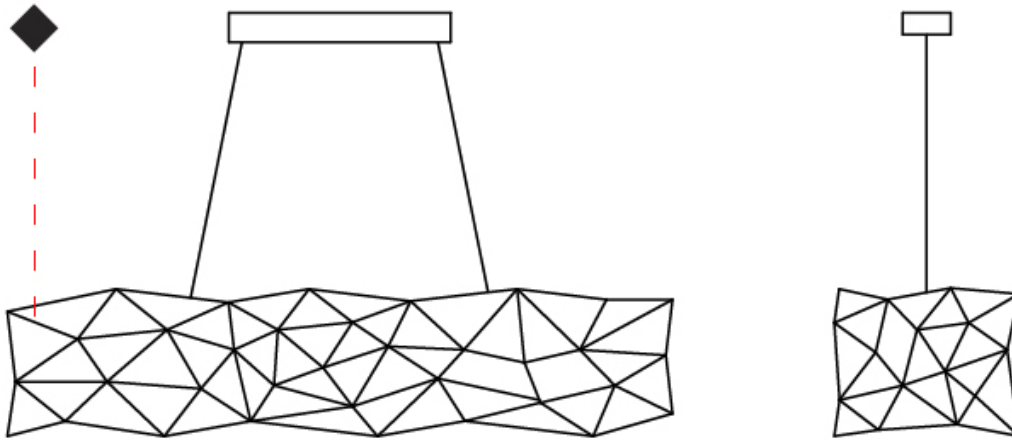

COSMOS ABSTRACT SUSPENSION

D101943-

PROJECT	_____
TYPE	_____
SPECIFIER	_____
QUANTITY	_____
DATE	_____

D