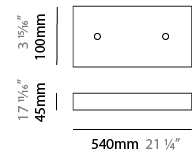

COSMOS ABSTRACT SUSPENSION

D101740-

base number	LED	Color	Finish
	Dimming	Temperature	Options

1. To build a product code in our configurator select the specify button on the base model # product page
2. To build a manual product code on this datasheet choose from the options listed below in blue font and add the suffix to the base model #

GENERAL

Series: Cosmos Abstract
Partner: Quasar
Division: Design
Installation: Suspension
Product Type: Chandelier
Mounting Location: Ceiling

PHYSICAL

Shape: Abstract
Length (mm): 2000
Length (in): 78 3/4
Width (mm): 500
Width (in): 19 11/16
Height (mm): 400
Height (in): 15 3/4
Max. Overall Height (mm): 2400
Max. Overall Height (in): 94 1/2
Weight (kg): 4.5
Weight (lbs): 9.92
Fixture Finish: NIC / BRA / BBR
Fixture Material: Metal
Cable Details: 2000mm Cable
Upon Request: Custom Sizes

ELECTRICAL

Lamp Type: LED
Input Wattage (W): 42
Dimming: Non-Dimming / Phase Dimming (120vac Only)
Driver Included: Yes
Driver Location: Integrated
Driver Type: Constant Voltage - Universal
Driver Class: Class 2
Input Voltage (V): 120 - 277
Output Voltage (V): 12
Upon Request: Integral: 0-10Vdc dimming

LED

Number of LEDs: 70
Color Temperature (°K): 2400 / 2800
Max. Delivered Lumen (lm): 2100 (2800K)
CRI: >90 CRI
Lamp Life (hrs): 50000

OPTICAL

RATINGS AND CERTIFICATIONS

Certified By: Certified for North American Standards
IP rating: IP20